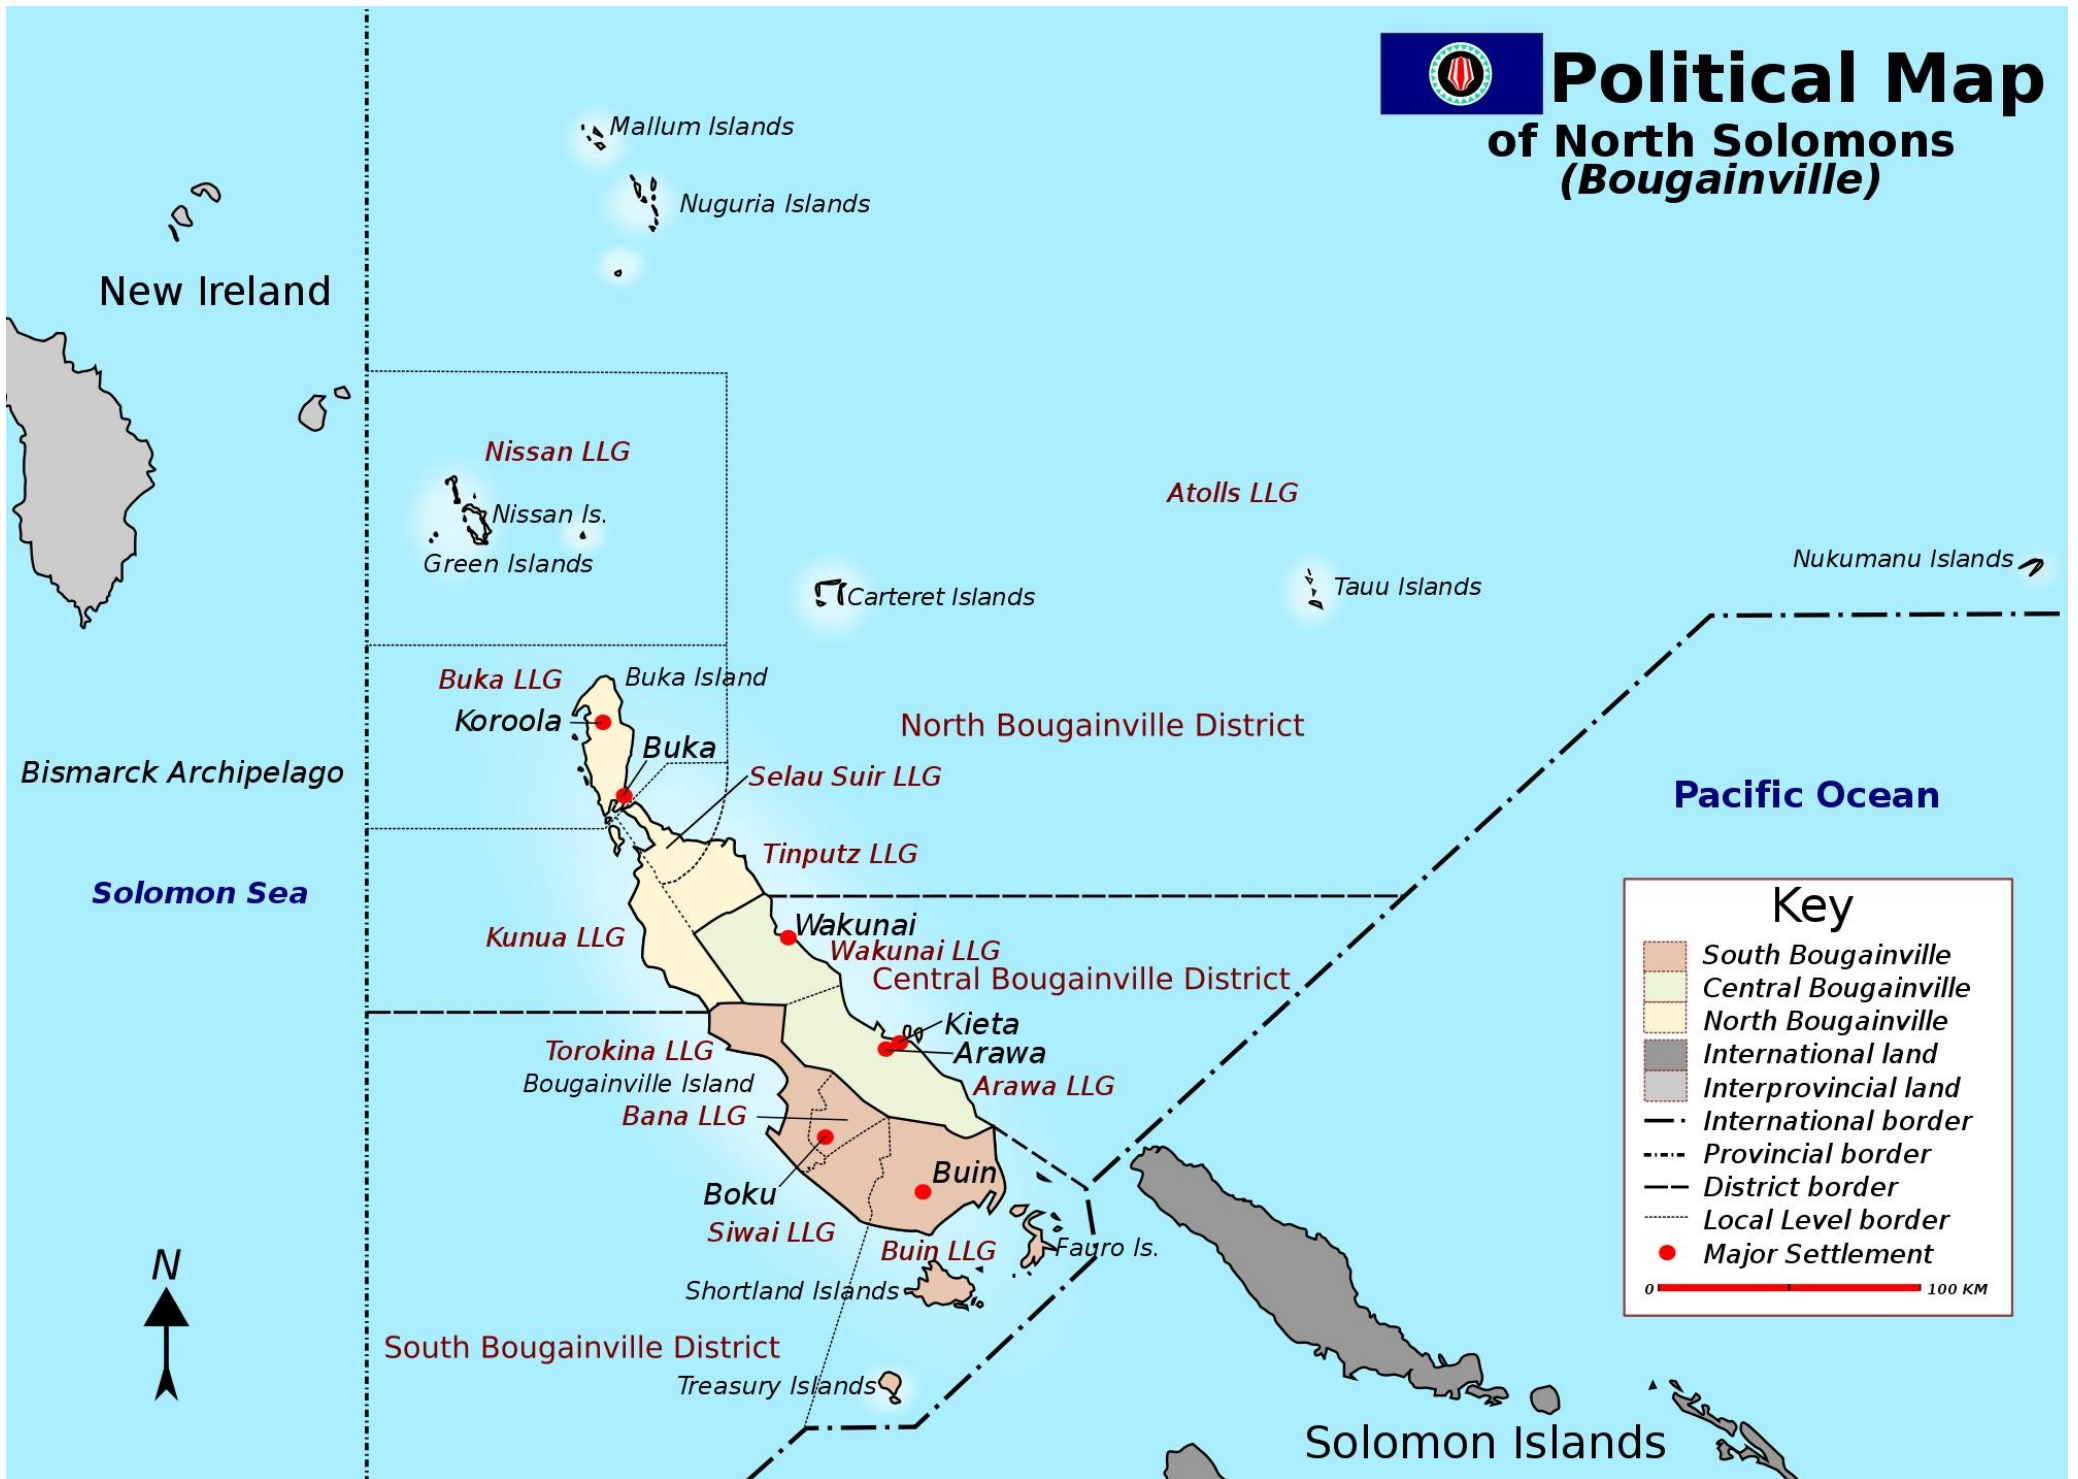

Political Map of North Solomons (Bougainville)

Key

- South Bougainville
- Central Bougainville
- North Bougainville
- International land
- Interprovincial land
- International border
- Provincial border
- District border
- Local Level border
- Major Settlement

0 100 KM